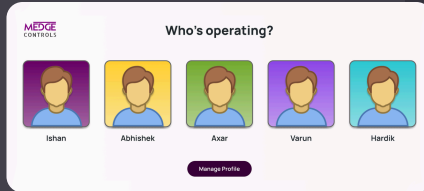

OPERATOR IDENTIFICATION & LOGIN

- Secure operator login via RFID or HMI (User ID & Password).
- Login mandatory before machine operation.