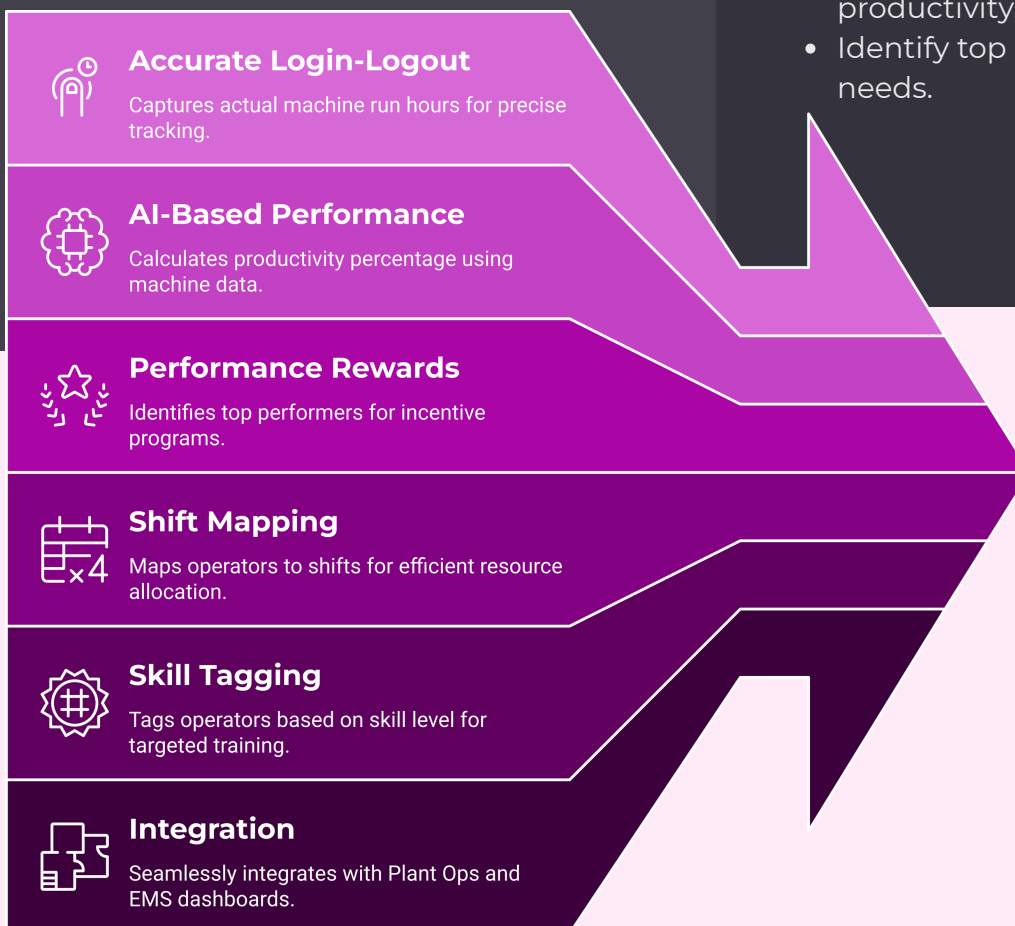

OPERATOR PERFORMANCE & EFFICIENCY

- Daily & monthly operator-wise productivity, output & utilization reports.
- Identify top performers and training needs.